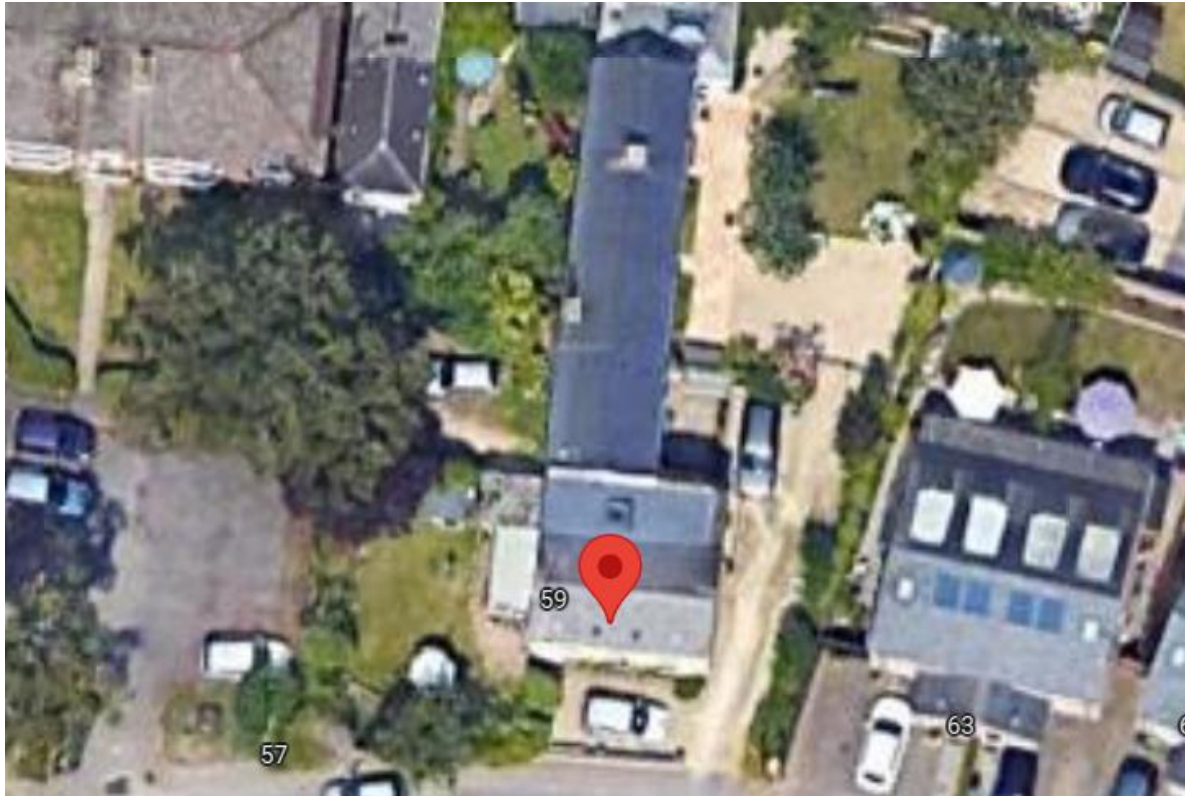

# Roane Cottage 61 East End Road 23/01865/FUL

## Proposed works:

Proposed single storey extension

The application is at planning committee due to the objection from the Parish Council.

Google Earth Image

Site Location Plan

Site Photos

Google Earth Pro Image